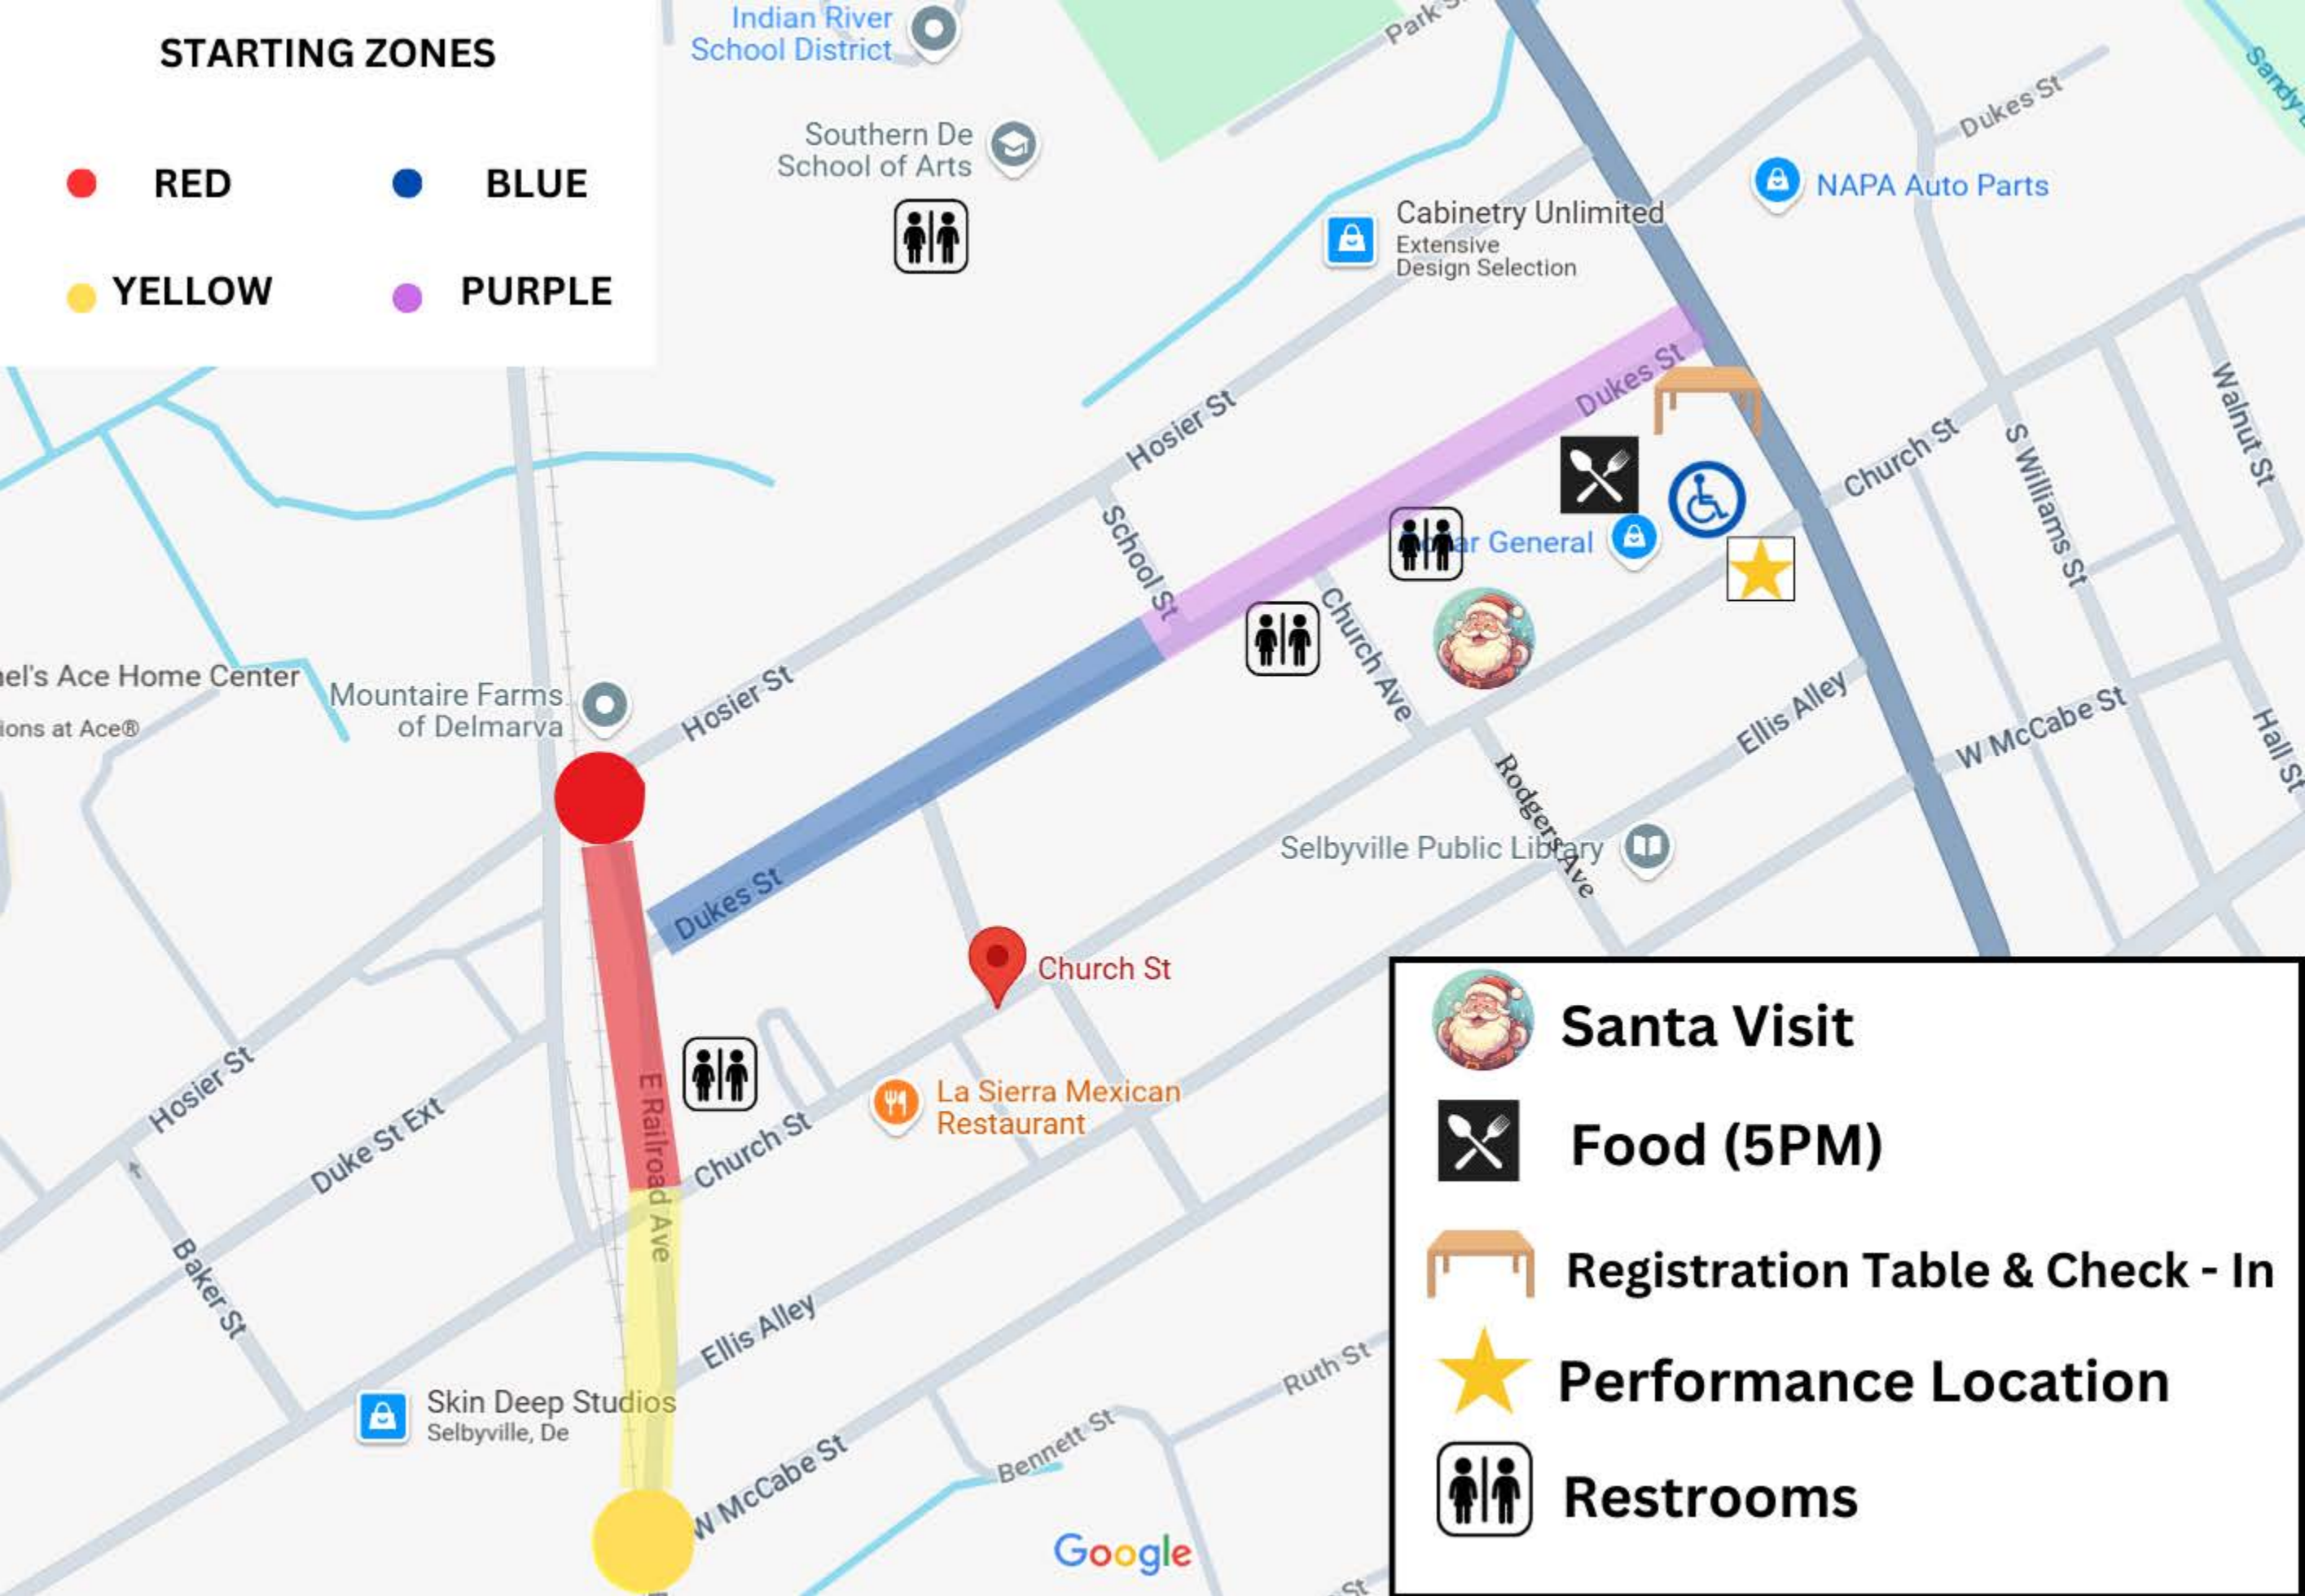

STARTING ZONES

- RED
- BLUE
- YELLOW
- PURPLE

-  **Santa Visit**
-  **Food (5PM)**
-  **Registration Table & Check - In**
-  **Performance Location**
-  **Restrooms**